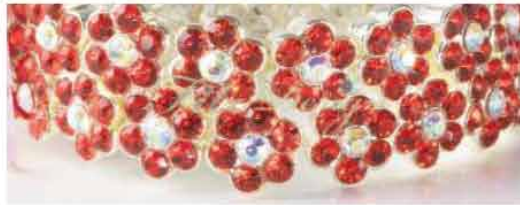

Pricing listed below are for the bracelet only. They do not include the flowers. See gallery.

Flower Power Collection- \$19.00

Empress Collection- \$12.00

Sea Glass Collection- \$15.00

Jelly Bean Collection- \$19.00

Classic Collection- \$10.00

Bubbly Collection- \$10.00

Rock Candy Collection- \$15.00

Queen Bee Collection- \$19.00

Pop Rock Collection- \$19.00

Ice Princess Collection- \$19.00

Hard Rock Collection- \$12.00