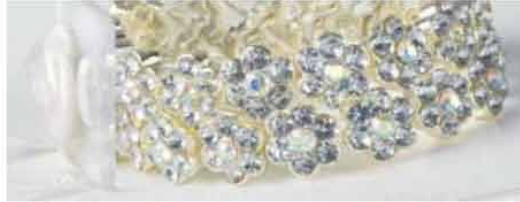

Pricing listed below are for the bracelet only. They do not include the flowers. See gallery.

Flower Power Collection- \$19.00

Empress Collection- \$12.00

Sea Glass Collection- \$15.00

Jelly Bean Collection- \$19.00

Classic Collection- \$10.00

Bubbly Collection- \$10.00

Rock Candy Collection- \$15.00

Queen Bee Collection- \$19.00

Pop Rock Collection- \$19.00

Ice Princess Collection- \$19.00

Hard Rock Collection- \$12.00