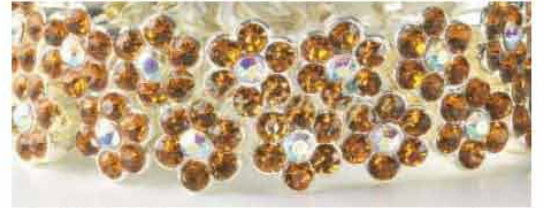

Pricing listed below are for the bracelet only. They do not include the flowers. See gallery.

Flower Power Collection- \$19.00

Empress Collection- \$12.00

Sea Glass Collection- \$15.00

Jelly Bean Collection- \$19.00

Classic Collection- \$10.00

Bubbly Collection- \$10.00

Rock Candy Collection- \$15.00

Queen Bee Collection- \$19.00

Pop Rock Collection- \$19.00

Ice Princess Collection- \$19.00

Hard Rock Collection- \$12.00