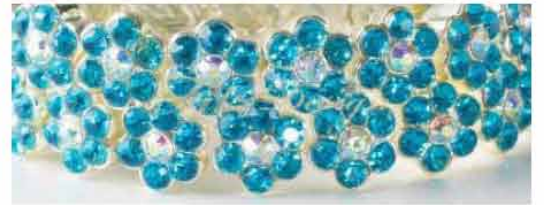

Pricing listed below are for the bracelet only. They do not include the flowers. See gallery.

Flower Power Collection- \$19.00

Empress Collection- \$12.00

Sea Glass Collection- \$15.00

Jelly Bean Collection- \$19.00

Classic Collection- \$10.00

Bubbly Collection- \$10.00

Rock Candy Collection- \$15.00

Queen Bee Collection- \$19.00

Pop Rock Collection- \$19.00

Ice Princess Collection- \$19.00

Hard Rock Collection- \$12.00